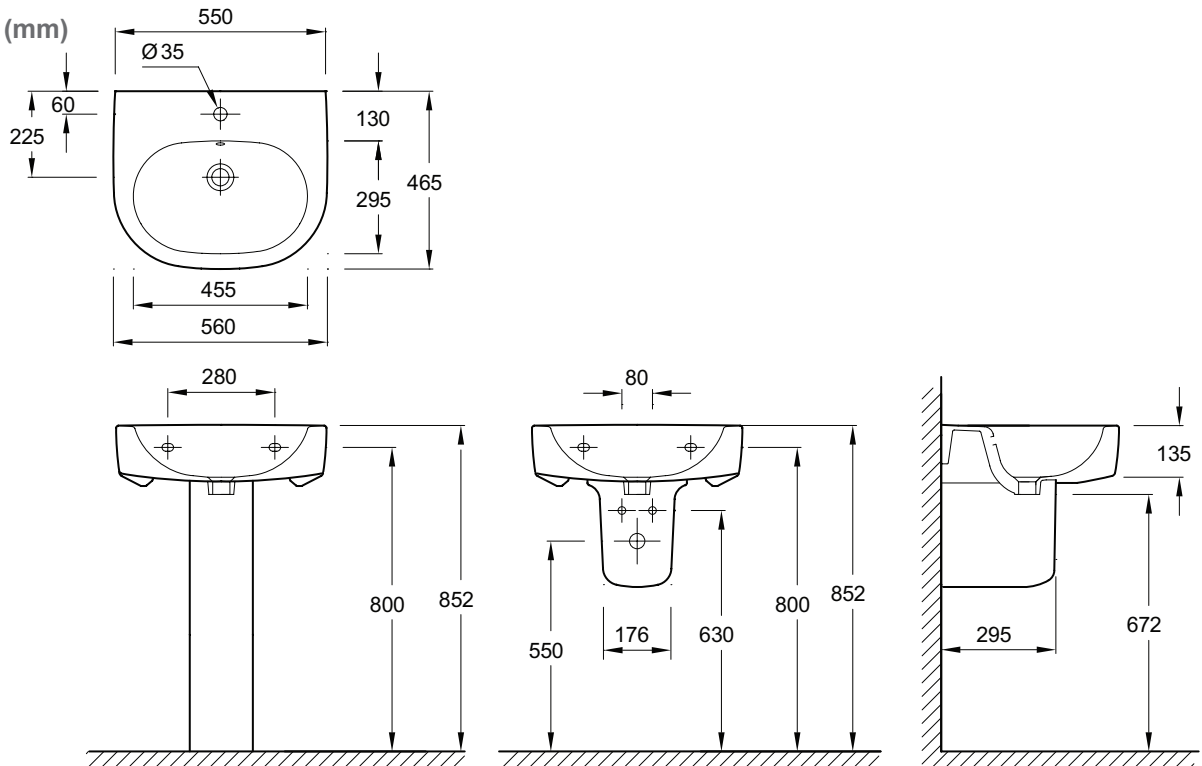

Candide 560 mm Washbasin

17150W

Product Description: Candide 560 mm washbasin, 1 tap hole

Recommended Items: 17153W-00 Full pedestal
17154W-00 Semi-pedestal

Product Dimensions: W560 x D465 mm

Colour/Finish: White

Dimensions (mm)

Kohler UK

Sales and Technical:

+44 (0) 844 571 0048 (Calls cost 7p per minute plus your phone company's access charge)

info@kohler.co.uk

www.KOHLER.co.uk

THE BOLD LOOK
OF **KOHLER**®